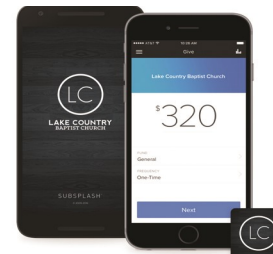

GRACE GIVING

...SEE THAT YE ABOUND IN THIS GRACE ALSO...

LAST WEEK'S GIVING	$	11,234.00
WEEKLY AVERAGE NEEDED	$	6,944.00
BUDGET NEED YTD	$	159,712.00
TOTAL GIVING YTD	$	168,182.38
OVER/UNDER YTD	$	+ 8,470.38
SPECIAL GIVING	$	0

PLEASE REMEMBER TO LEAVE YOUR BULLETIN AT THE CONNECT CENTER AFTER THE SERVICE, SO WE CAN RE-USE THE COVERS. THANKS.

LOST ANYTHING? FOUND ANYTHING? BE SURE TO CHECK WITH THE CONNECT CENTER.